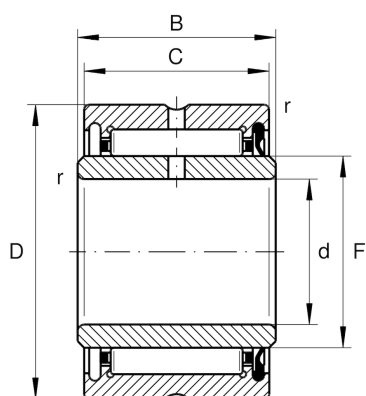

NA4902-RSR-XL

Needle roller bearing

Schaeffler ID:
0507737980000

Needle roller bearings NA49..-RSR,
dimension series 49, lip seal on one side

X-life

Technical information

Main Dimensions & Performance Data

d	15 mm	Bore diameter
D	28 mm	Outside diameter
B	14 mm	Width, inner ring
C_r	9,700 N	Basic dynamic load rating, radial
C_{0r}	10,300 N	Basic static load rating, radial
C_{ur}	2,070 N	Fatigue load limit, radial
$n_{G \text{ Grease}}$	12,600 1/min	Limiting speed for grease lubrication
	0.036 kg	Weight

Dimensions

F	20 mm	Raceway diameter inner ring
C	13 mm	Width, outer ring
r_{\min}	0.3 mm	Minimum chamfer dimension

Temperature range

T_{\min}	-20 °C	Operating temperature min.
T_{\max}	100 °C	Operating temperature max.